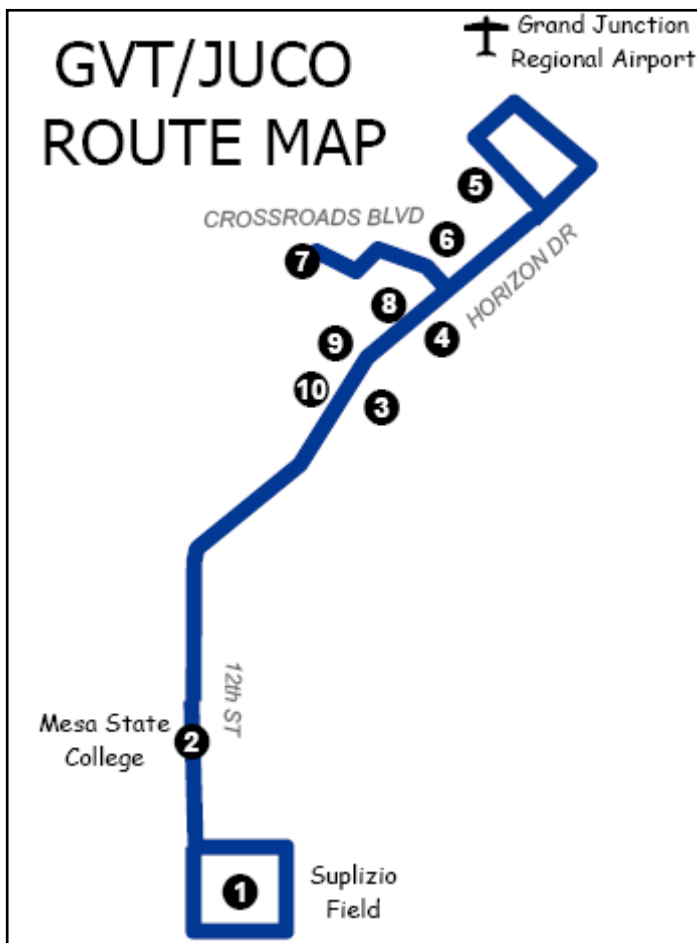

GVT/JUCO SHUTTLE INFORMATION

The **JUCO SHUTTLE** will start each day at the Lincoln Park Barn and run the designated route as shown below every 30 minutes. Start time is one hour before the start of the first game each day as shown below. End time is at 10:00 PM at Lincoln Park Barn or one hour after the last game ends.

*Shuttle will be in service only if there is a Game 19 on Saturday June 5th.

FARES: The cost to ride is FREE thanks to the generosity of First Transit, the contract operator of GVT.

SHUTTLE STOP LOCATIONS:

1. Lincoln Park Barn
2. Mesa State College Parking Garage (By soccer field on 12th St.)
3. Super 8 Motel
4. Ramada Inn
5. Courtyard by Marriott
6. Grand Vista Hotel
7. Holiday Inn
8. Clarion Inn
9. Double Tree Hotel
10. Quality Inn

GVT will also have its regular fixed routes service in operation so be sure to check the bus headsign and look for **JUCO SHUTTLE**.

Questions: Call 970-256-RIDE (7433)